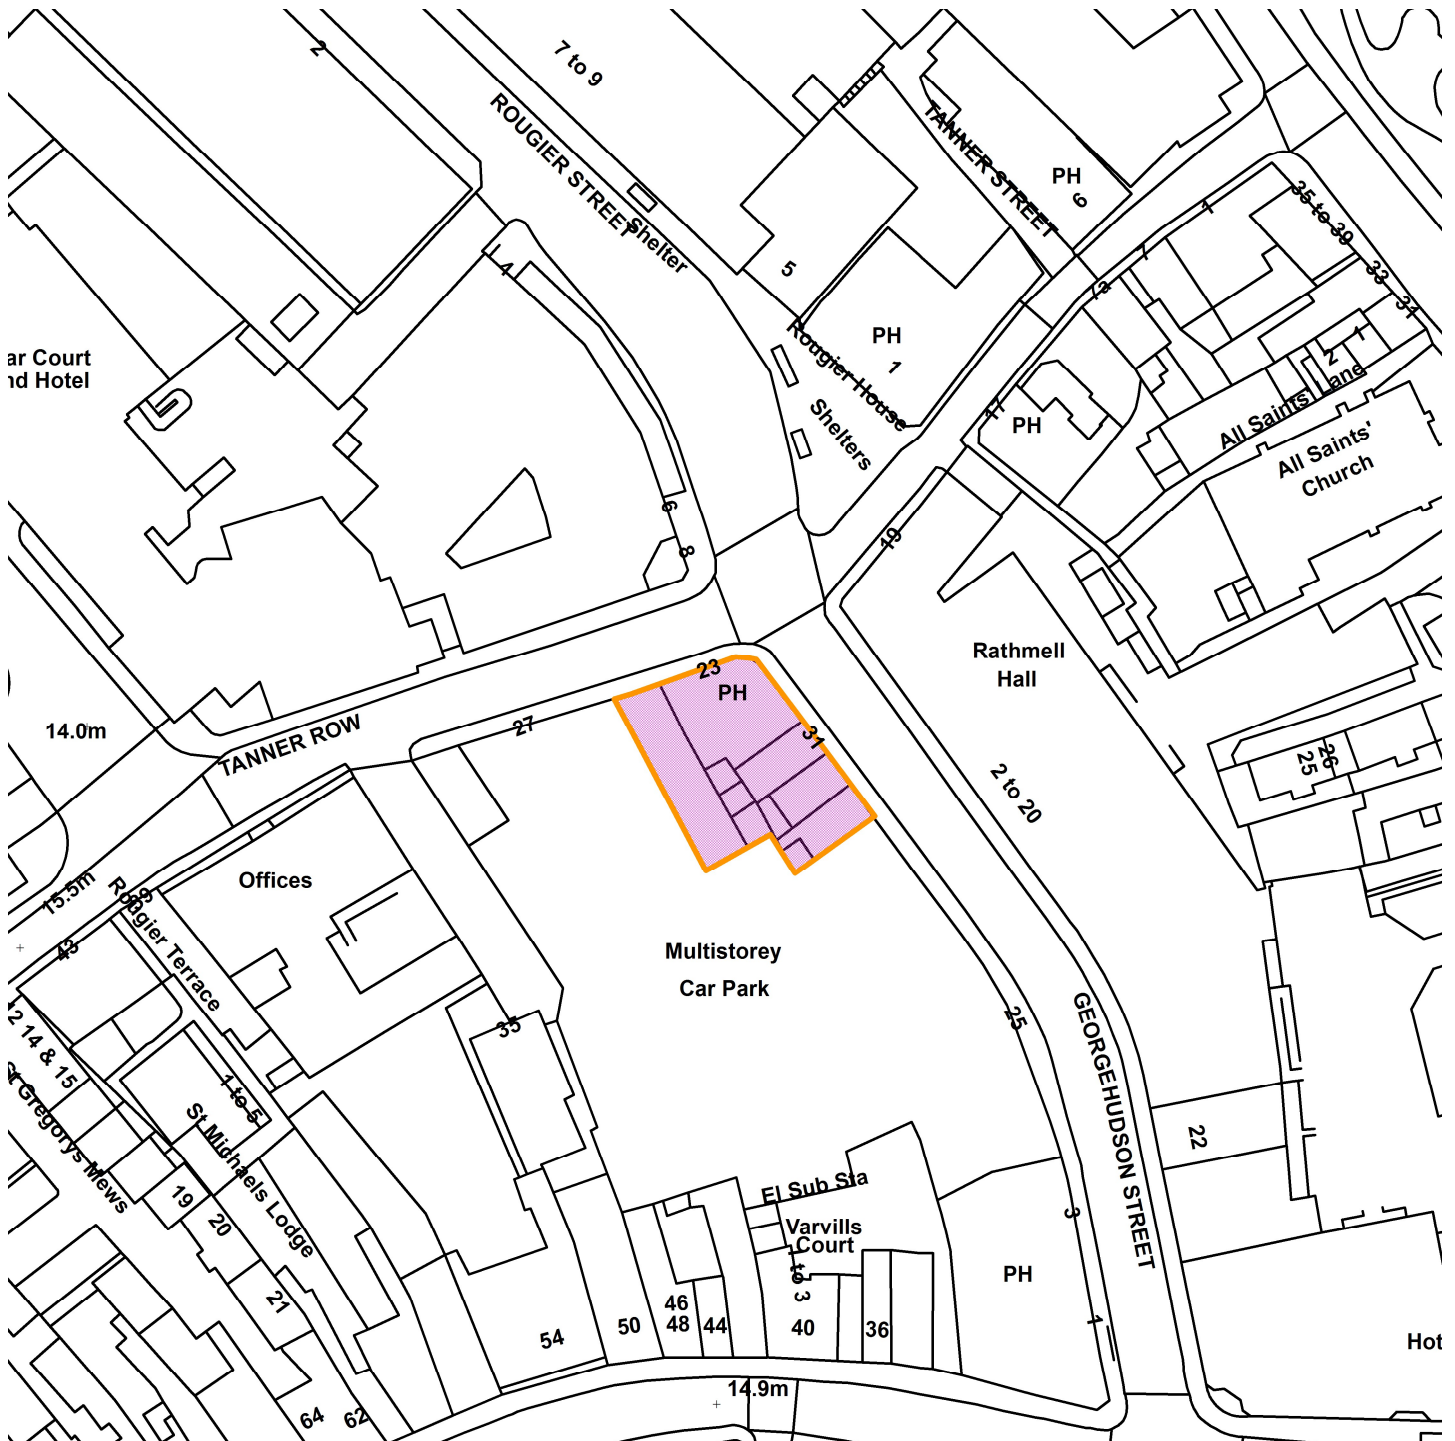

19/00836/FULM

FULM Club Salvation George Hudson Street

GIS by ESRI (UK)

Scale : 1:970

Reproduced from the Ordnance Survey map with the permission of the Controller of Her Majesty's Stationery Office © Crown Copyright 2000.

Unauthorised reproduction infringes Crown Copyright and may lead to prosecution or civil proceedings.

Produced using ESRI (UK)'s MapExplorer 2.0 - <http://www.esriuk.com>

<b>Organisation</b>	Not Set
<b>Department</b>	Not Set
<b>Comments</b>	Site Plan
<b>Date</b>	28 August 2019
<b>SLA Number</b>	Not Set